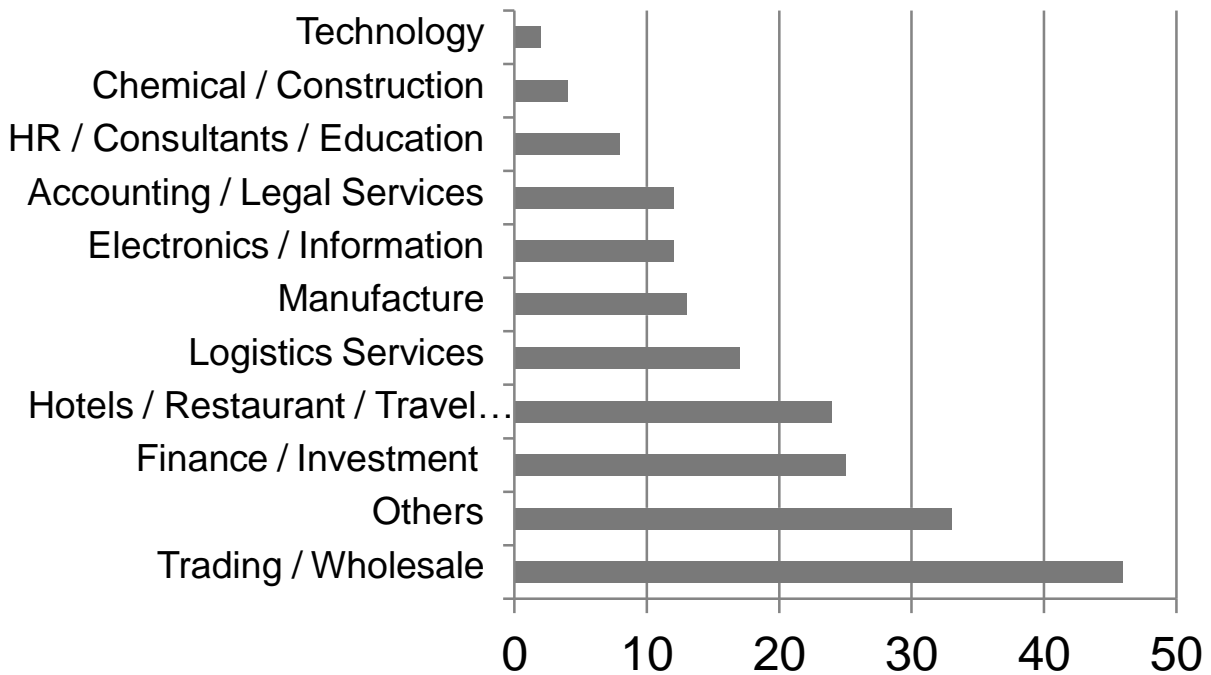

1. KCCHK

□ WHAT TYPES OF COMPANY ARE OUR MEMBERS?

RATE OF KCCHK MEMBER'S INDUSTRY (%)

Today, the Korean Chamber has more than **3,000 members** representing close to **220 companies** in Hong Kong. The Chamber is active in promoting and expanding commercial relations between the Korea, Hong Kong and the People's Republic of China. The Korean Chamber has good relationships with Hong Kong government, institutions and other business groups.