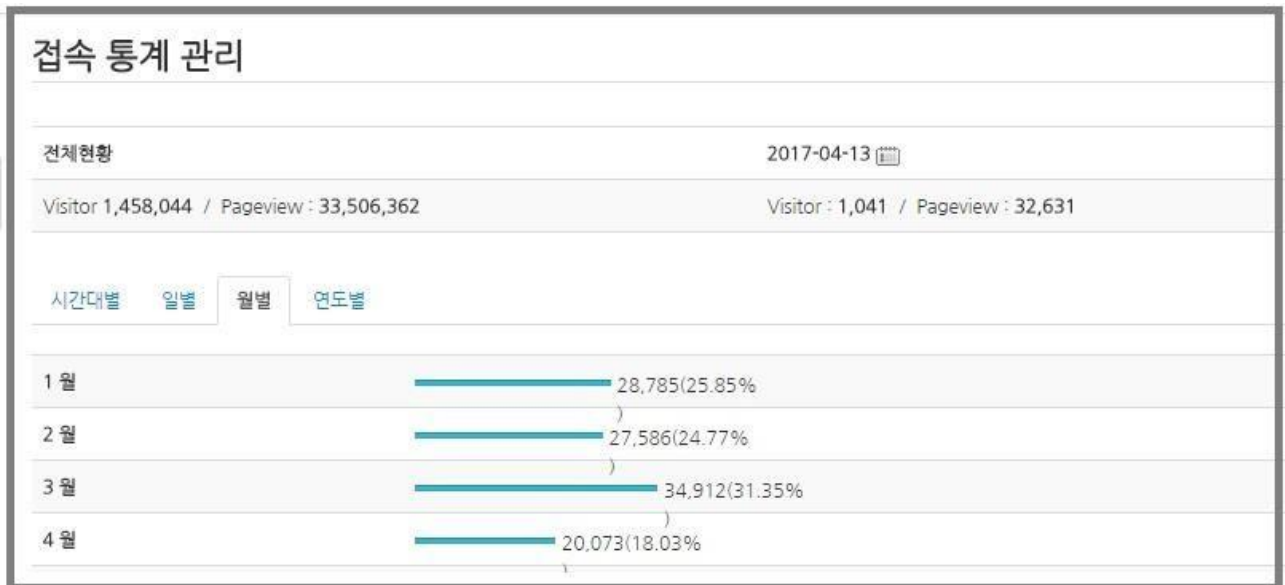

2. WEBSITE ADVERTISING

Website Visitor

Monthly – around 30,000 hits (17.04.13)